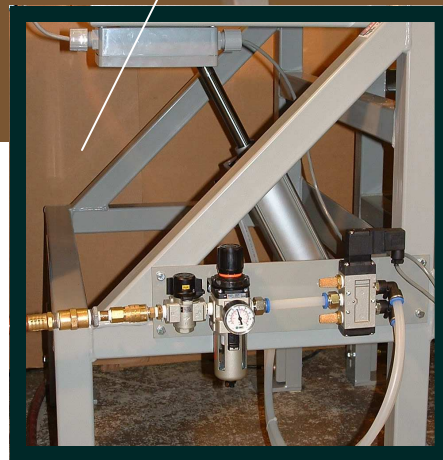

Bagged Products

NO MORE REJECTED LOADS!

- 100% Product Inspection +/- .02 lb accuracy
- 60 Bags a minute with streaming data
- Drop Bed reject for automatically removing out of tolerance product
- Eliminate under weights and reduce charge backs